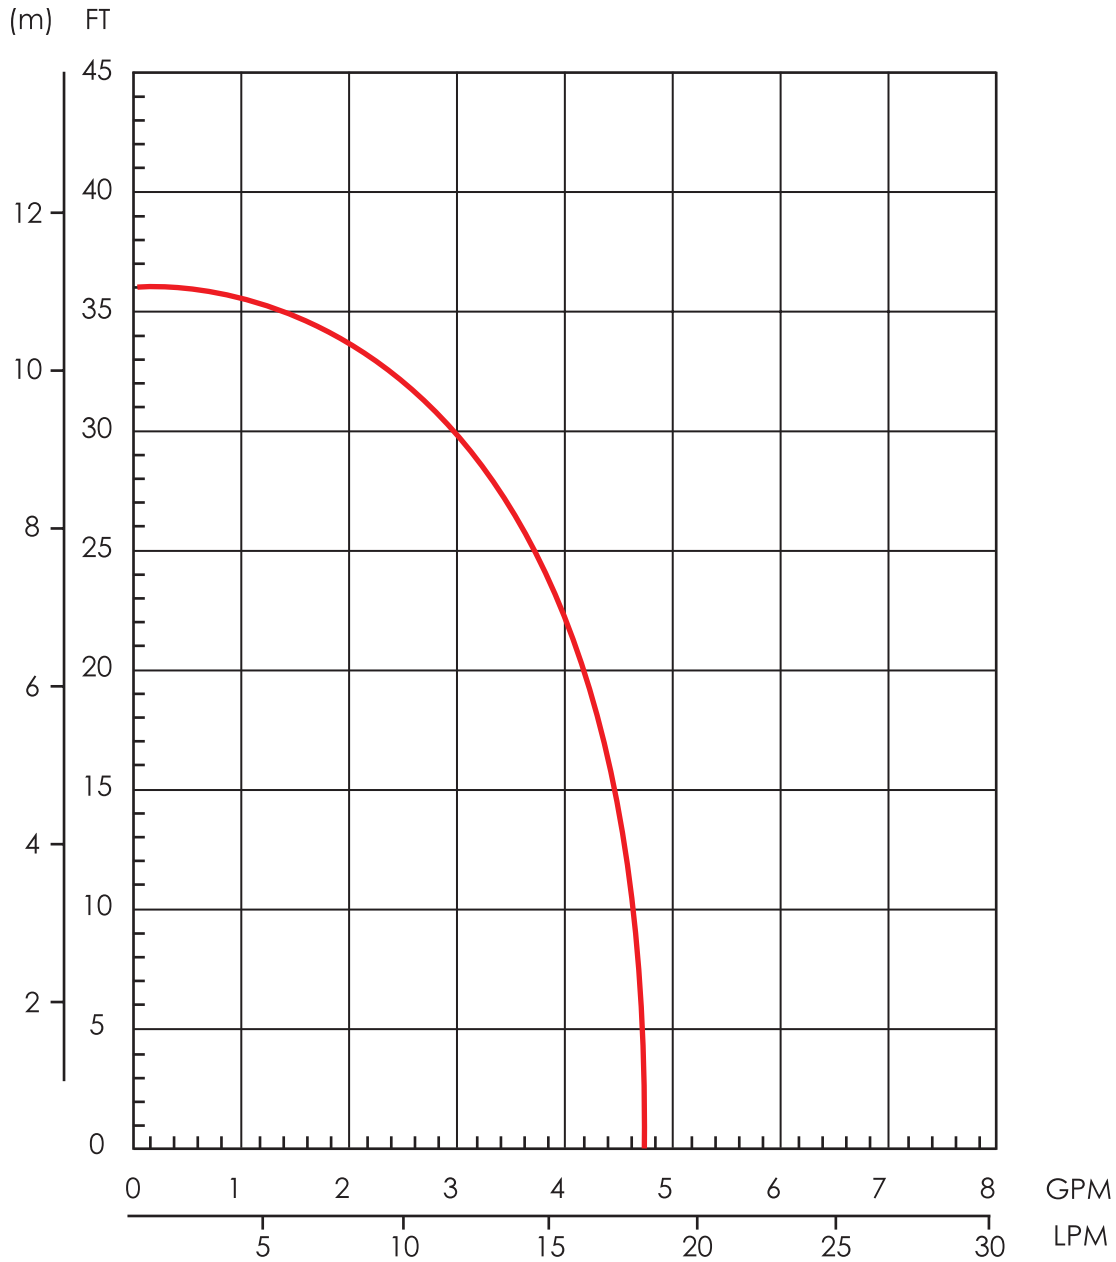

# PUMP CURVES

## MAGNETIC DRIVE PUMPMASTER 115v

**PumpMaster 115v**