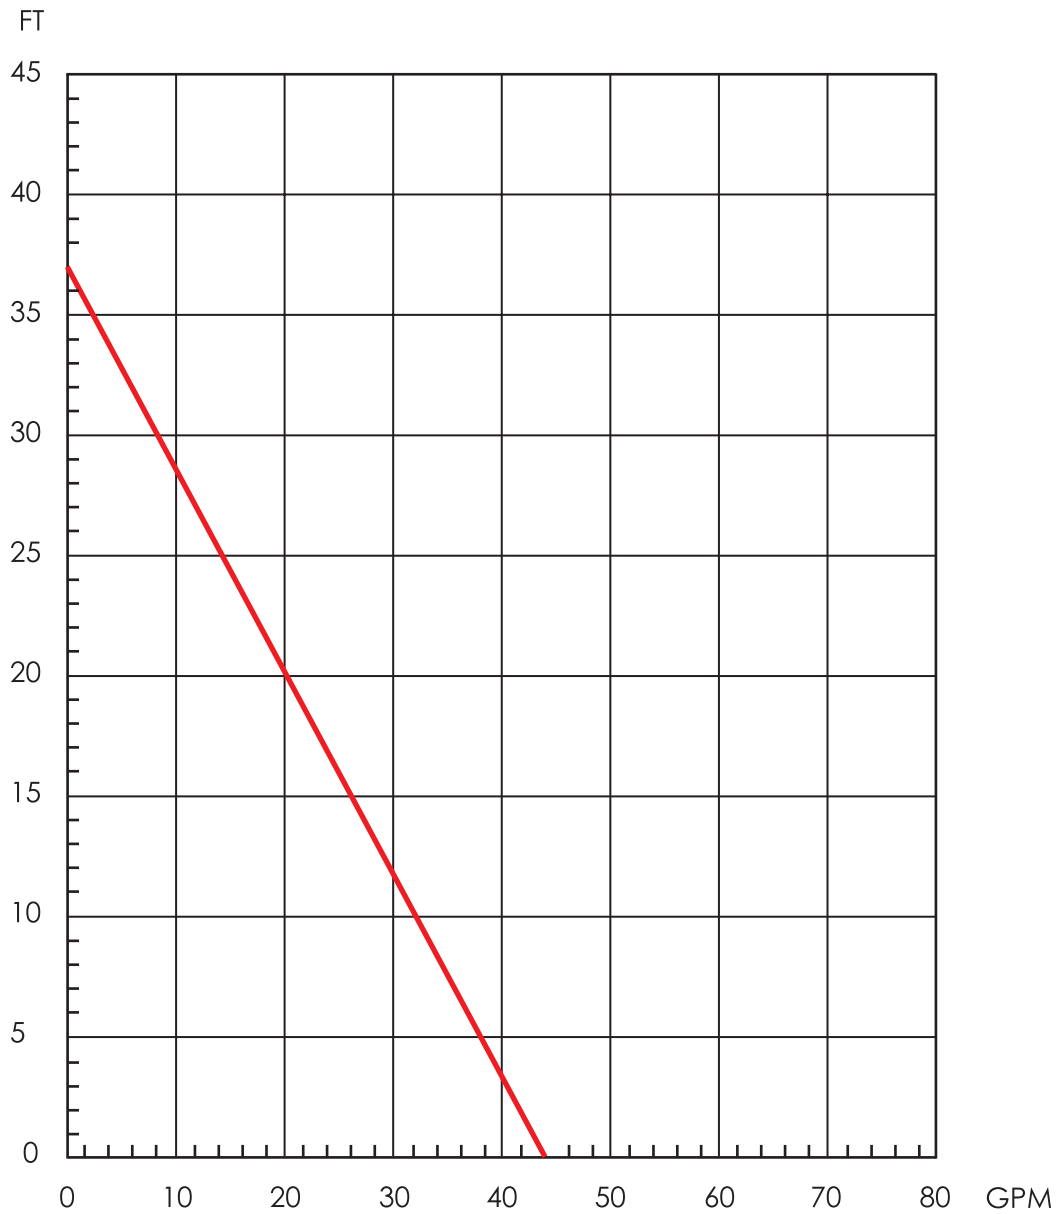

PUMP CURVES

MAGNETIC DRIVE 75LDP

75LDP